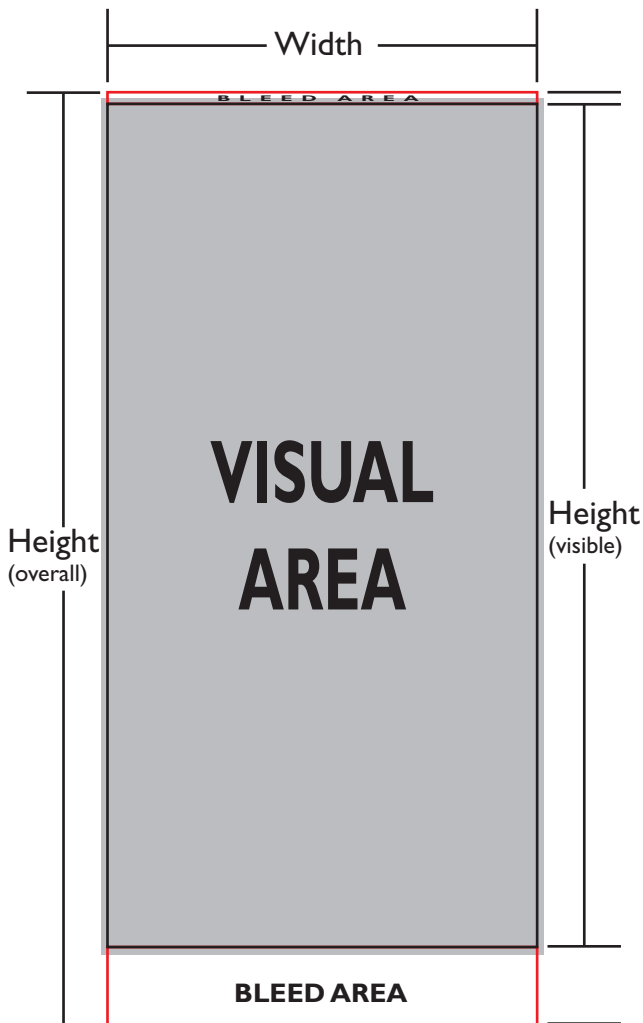

ARTWORK PREPARATION FOR A BannerBug Giant)

(Desk / Baby / 33in. / 39in. / 47in. / 59in. / 72in. /

Please pay particular attention to the following dimensions for our BannerBug retractable banner system. We have a **Visual Area Size** and an **Overall Panel Size**. The Overall Panel Size includes 1-3/16 in. (30mm) bleed top and 7-7/8 in. (200mm) bleed bottom to allow for application to the stand. The top 1-3/16 in. (30mm) excess is folded to create a pocket and the bottom 7-7/8 in. (200mm) is applied to the mechanism inside the unit, leaving the **Visual Area** exposed for view. Pay attention to this Visual Area during the design process, ensuring text and logos are kept within it.

	Visual Area Size	Overall Panel Size*
	Width x Height	Width x Height
Desk Bug DUD1022	8-11/16 in. x 20 in. 220mm x 510mm	8-11/16 in. x 29-1/8 in. 220mm x 740mm
Baby Bug DU0058 (double) DU1058 (single)	22-13/16 in. x 59-13/16 in. 580mm x 1520mm	22-13/16 in. x 68-7/8 in. 580mm x 1750mm
33in. Bug DU0085 (double) DU1085 (single)	33-7/16 in. x 85-3/8 in. 850mm x 2170mm	33-7/16 in. x 94-1/2 in. 850mm x 2400mm
39in. Bug DU0100 (double) DU1100 (single)	39-3/8 in. x 85-3/8 in. 1000mm x 2170mm	39-3/8 in. x 94-1/2 in. 1000mm x 2400mm
47in. Bug DU0120 (double) DU1120 (single)	47-1/4 in. x 85-3/8 in. 1200mm x 2170mm	47-1/4 in. x 94-1/2 in. 1200mm x 2400mm
59in. Bug DU1150	59-1/16 in. x 85-3/8 in. 1500mm x 2170mm	59-1/16 in. x 94-1/2 in. 1500mm x 2400mm
72in. Bug DU1183	70-3/4 in. x 85-3/8 in. 1800mm x 2170mm	70-3/4 in. x 94-1/2 in. 1800mm x 2400mm
Giant Bug DUG1100	39-3/8 in. x 111-7/16 in. 1000mm x 2830mm	39-3/8 in. x 121-1/4 in. 1000mm x 3080mm

*BLEED AREAS

Images should include a 1-3/16 in. (30mm) top bleed for the purpose of attaching the panel graphic to the system hardware and a 7-7/8 in. (200mm) bottom bleed. This area will not be visible. (The Desk Bug model requires a 1-3/16 in. (30mm) top bleed and a 7-7/8 in. (200mm) bottom bleed.)